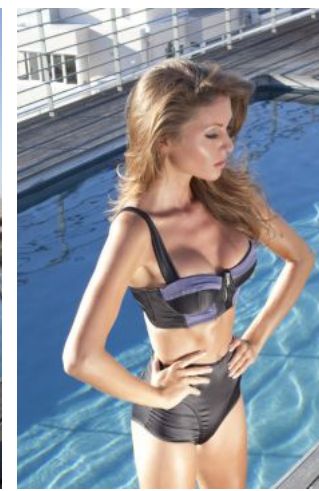

Michaela So.

+49 (0)6128 970 855  
+49 (0)171 620 7091

BIRDCAGE  
MODEL MANAGEMENT

info@birdcage-models.de  
www.birdcage-models.de

HEIGHT 170 cm SIZE 34 EU CHEST 86 cm WAIST 60 cm HIP 88 cm  
SHOESIZE 37/38 EU HAIRCOLOR brown EYECOLOR brown