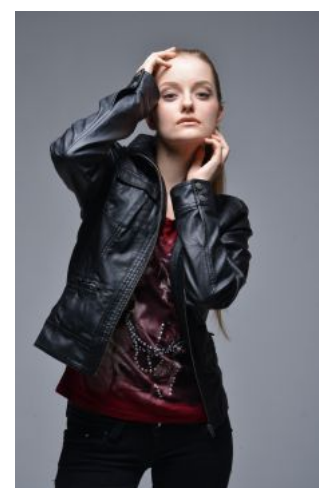

Miriam L.

+49 (0)6128 970 855  
+49 (0)171 620 7091

BIRDCAGE  
MODEL MANAGEMENT

info@birdcage-models.de  
www.birdcage-models.de

HEIGHT 170 cm SIZE 36 EU CHEST 81 cm WAIST 60 cm HIP 90 cm  
SHOESIZE 38/39 EU HAIRCOLOR blonde EYECOLOR blue-green