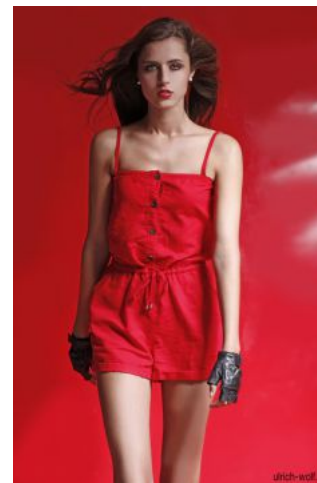

Nadine Sc

ulrich-wolf.de

+49 (0)6128 970 855
+49 (0)171 620 7091

BIRDCAGE
MODEL MANAGEMENT

info@birdcage-models.de
www.birdcage-models.de

HEIGHT 180 cm SIZE 34 EU CHEST 82 cm WAIST 61 cm HIP 94 cm
SHOESIZE 39 EU HAIRCOLOR brown EYECOLOR green-brown