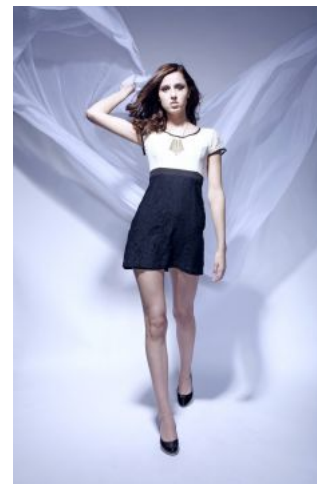

Nadine Sc

ulrich-wolf.de

+49 (0)6128 970 855
+49 (0)171 620 7091

BIRDCAGE
MODEL MANAGEMENT

info@birdcage-models.de
www.birdcage-models.de

HEIGHT 180 cm SIZE 34 EU CHEST 82 cm WAIST 61 cm HIP 94 cm
SHOESIZE 39 EU HAIRCOLOR brown EYECOLOR green-brown