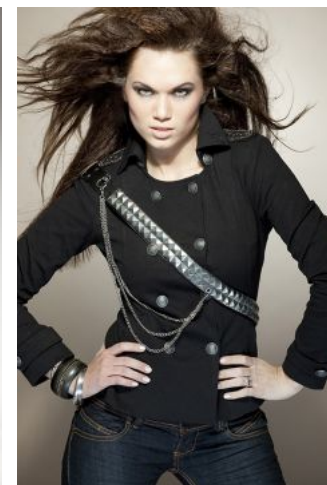

DA
CAPO

+49 (0)6128 970 855
+49 (0)171 620 7091

BIRDCAGE
MODEL MANAGEMENT

info@birdcage-models.de
www.birdcage-models.de

HEIGHT 171 cm SIZE 34 EU CHEST 87 cm WAIST 65 cm HIP 90 cm
SHOESIZE 38 EU HAIRCOLOR brown EYECOLOR green