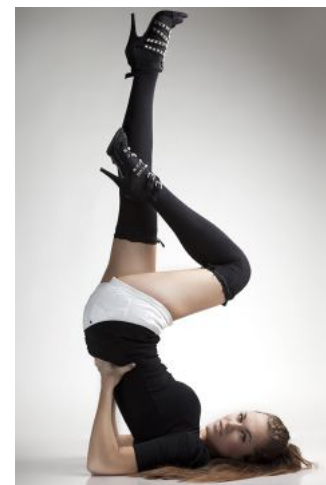

DA
CAPO

+49 (0)6128 970 855
+49 (0)171 620 7091

BIRDCAGE
MODEL MANAGEMENT

info@birdcage-models.de
www.birdcage-models.de

HEIGHT 171 cm SIZE 34 EU CHEST 87 cm WAIST 65 cm HIP 90 cm
SHOESIZE 38 EU HAIRCOLOR brown EYECOLOR green