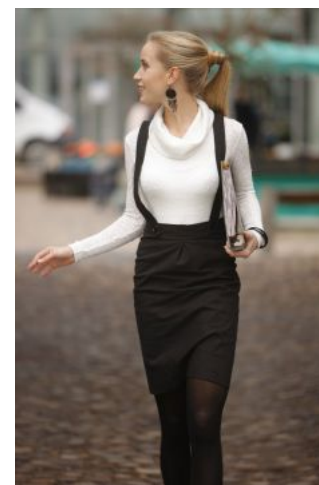

Natalie L.

© rei-simon.de

+49 (0)6128 970 855
+49 (0)171 620 7091

BIRDCAGE
MODEL MANAGEMENT

info@birdcage-models.de
www.birdcage-models.de

HEIGHT 172 cm SIZE 34 EU CHEST 91 cm WAIST 66 cm HIP 89 cm
SHOESIZE 39/40 EU HAIRCOLOR blonde