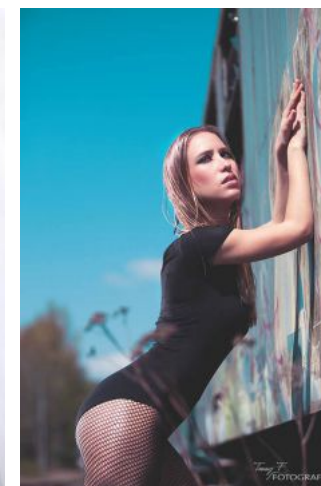

Natalie L.

© rei-simon.de

+49 (0)6128 970 855
+49 (0)171 620 7091

BIRDCAGE
MODEL MANAGEMENT

info@birdcage-models.de
www.birdcage-models.de

HEIGHT 172 cm SIZE 34 EU CHEST 91 cm WAIST 66 cm HIP 89 cm
SHOESIZE 39/40 EU HAIRCOLOR blonde