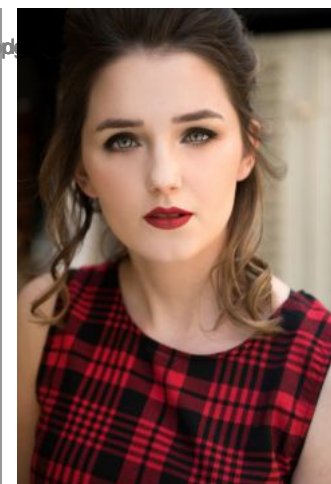

Natascha W.

+49 (0)6128 970 855
+49 (0)171 620 7091

BIRDCAGE
MODEL MANAGEMENT

info@birdcage-models.de
www.birdcage-models.de

HEIGHT 177 cm SIZE 34 EU CHEST 75 cm WAIST 63 cm HIP 90 cm
SHOESIZE 39 EU HAIRCOLOR brown EYECOLOR blue