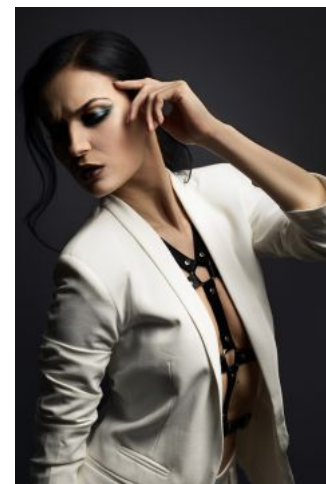

BLING
C O U T U R E
ACCESSORISE WITHOUT COMPROMISE.®

Nina D.

+49 (0)6128 970 855
+49 (0)171 620 7091

BIRDCAGE
MODEL MANAGEMENT

info@birdcage-models.de
www.birdcage-models.de

HEIGHT 172 cm SIZE 32 EU CHEST 85 cm WAIST 58 cm HIP 88 cm
SHOESIZE 38 EU HAIRCOLOR brown EYECOLOR brown