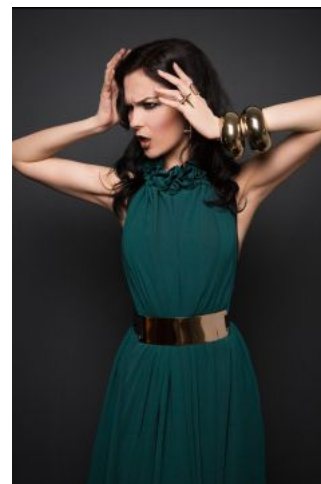

BLING
C O U T U R E
ACCESSORISE WITHOUT COMPROMISE.®

Nina D.

+49 (0)6128 970 855
+49 (0)171 620 7091

BIRDCAGE
MODEL MANAGEMENT

info@birdcage-models.de
www.birdcage-models.de

HEIGHT 172 cm SIZE 32 EU CHEST 85 cm WAIST 58 cm HIP 88 cm
SHOESIZE 38 EU HAIRCOLOR brown EYECOLOR brown