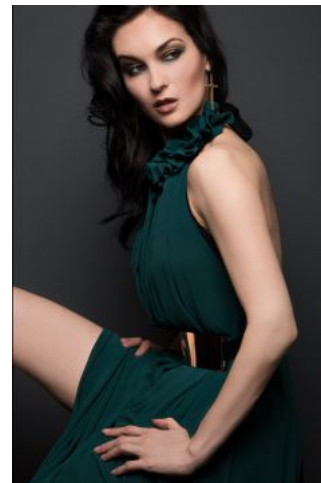

BLING
C O U T U R E
ACCESSORISE WITHOUT COMPROMISE.®

Nina D.

+49 (0)6128 970 855
+49 (0)171 620 7091

BIRDCAGE
MODEL MANAGEMENT

info@birdcage-models.de
www.birdcage-models.de

HEIGHT 172 cm SIZE 32 EU CHEST 85 cm WAIST 58 cm HIP 88 cm
SHOESIZE 38 EU HAIRCOLOR brown EYECOLOR brown