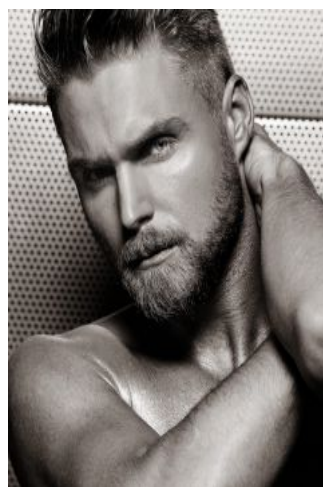

Pascal M.

+49 (0)6128 970 855
+49 (0)171 620 7091

BIRDCAGE
MODEL MANAGEMENT

info@birdcage-models.de
www.birdcage-models.de

HEIGHT 186 cm SIZE 48 EU CHEST 82 cm WAIST 82 cm HIP 98 cm
SHOESIZE 45 EU HAIRCOLOR blonde EYECOLOR blue