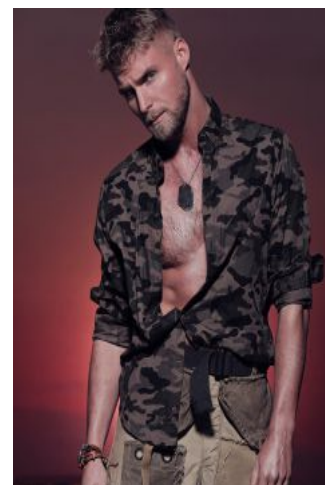

Pascal M.

+49 (0)6128 970 855
+49 (0)171 620 7091

BIRDCAGE
MODEL MANAGEMENT

info@birdcage-models.de
www.birdcage-models.de

HEIGHT 186 cm SIZE 48 EU CHEST 82 cm WAIST 82 cm HIP 98 cm
SHOESIZE 45 EU HAIRCOLOR blonde EYECOLOR blue