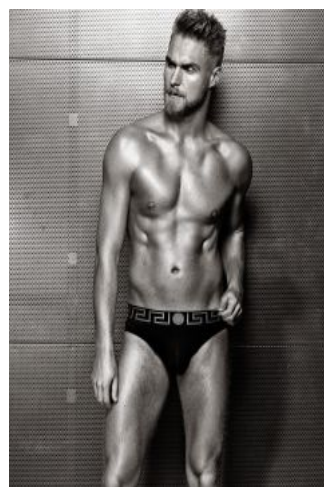

Pascal M.

+49 (0)6128 970 855
+49 (0)171 620 7091

BIRDCAGE
MODEL MANAGEMENT

info@birdcage-models.de
www.birdcage-models.de

HEIGHT 186 cm SIZE 48 EU CHEST 82 cm WAIST 82 cm HIP 98 cm
SHOESIZE 45 EU HAIRCOLOR blonde EYECOLOR blue