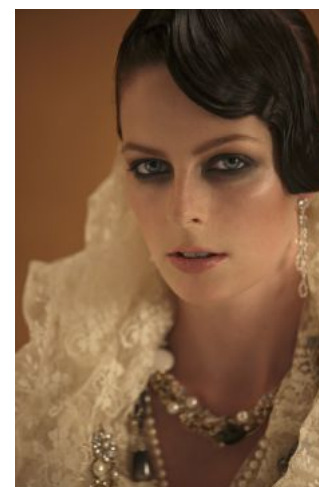

+49 (0)6128 970 855
+49 (0)171 620 7091

BIRDCAGE
MODEL MANAGEMENT

info@birdcage-models.de
www.birdcage-models.de

HEIGHT 180 cm   SIZE 36 EU   CHEST 87 cm   WAIST 67 cm   HIP 92 cm
SHOESIZE 39 EU   HAIRCOLOR brown   EYECOLOR blue