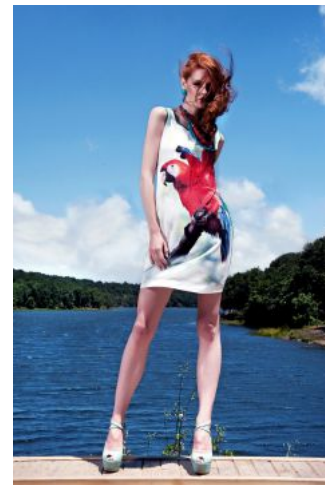

Pia H.

+49 (0)6128 970 855
+49 (0)171 620 7091

BIRDCAGE
MODEL MANAGEMENT

info@birdcage-models.de
www.birdcage-models.de

HEIGHT 176 cm SIZE 34 EU CHEST 80 cm WAIST 58 cm HIP 89 cm
SHOESIZE 39 EU HAIRCOLOR brown EYECOLOR green