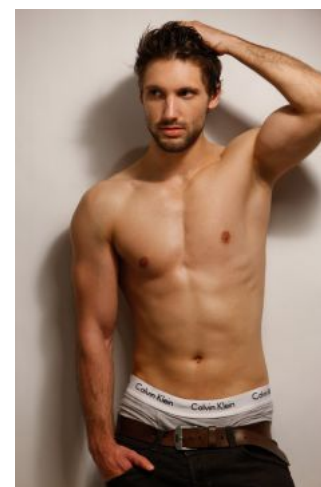

Rene B.

+49 (0)6128 970 855
+49 (0)171 620 7091

BIRDCAGE
MODEL MANAGEMENT

info@birdcage-models.de
www.birdcage-models.de

HEIGHT 182 cm SIZE 48 EU CHEST 90 cm WAIST 73 cm HIP 98 cm
SHOESIZE 43 EU HAIRCOLOR brown EYECOLOR brown