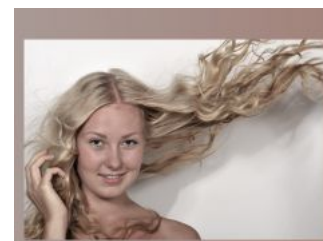

Ria R.

+49 (0)6128 970 855
+49 (0)171 620 7091

BIRDCAGE
MODEL MANAGEMENT

info@birdcage-models.de
www.birdcage-models.de

HEIGHT 178 cm SIZE 42 EU CHEST 90 cm WAIST 69 cm HIP 99 cm
SHOESIZE 40/41 EU HAIRCOLOR blonde EYECOLOR green