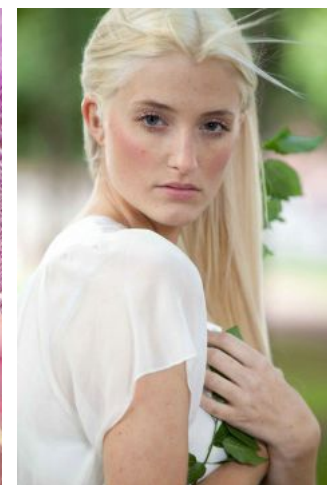

+49 (0)6128 970 855
+49 (0)171 620 7091

BIRDCAGE
MODEL MANAGEMENT

info@birdcage-models.de
www.birdcage-models.de

HEIGHT 175 cm SIZE 36 EU CHEST 84 cm WAIST 65 cm HIP 95 cm
SHOESIZE 39 EU HAIRCOLOR blonde EYECOLOR blue