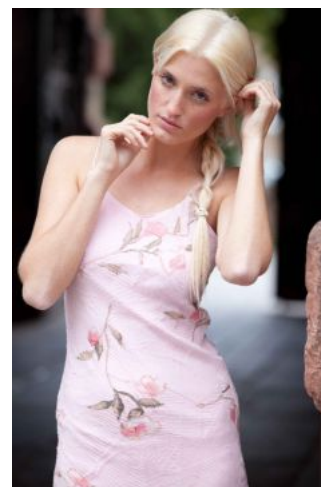

+49 (0)6128 970 855
+49 (0)171 620 7091

BIRDCAGE
MODEL MANAGEMENT

info@birdcage-models.de
www.birdcage-models.de

HEIGHT 175 cm SIZE 36 EU CHEST 84 cm WAIST 65 cm HIP 95 cm
SHOESIZE 39 EU HAIRCOLOR blonde EYECOLOR blue