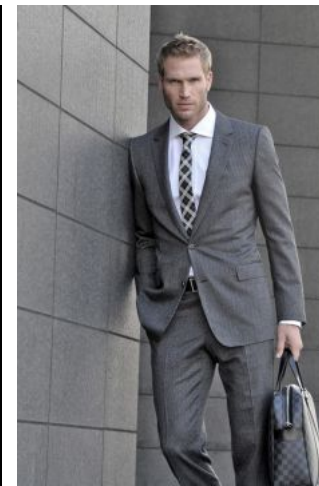

Sebastian S

+49 (0)6128 970 855
+49 (0)171 620 7091

BIRDCAGE
MODEL MANAGEMENT

info@birdcage-models.de
www.birdcage-models.de

HEIGHT 185 cm SIZE 50 EU CHEST 107 cm WAIST 79 cm HIP 98 cm
SHOESIZE 43 EU HAIRCOLOR blonde EYECOLOR green