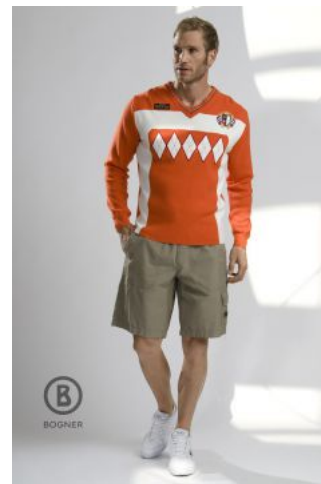

Sebastian S

+49 (0)6128 970 855
+49 (0)171 620 7091

BIRDCAGE
MODEL MANAGEMENT

info@birdcage-models.de
www.birdcage-models.de

HEIGHT 185 cm SIZE 50 EU CHEST 107 cm WAIST 79 cm HIP 98 cm
SHOESIZE 43 EU HAIRCOLOR blonde EYECOLOR green