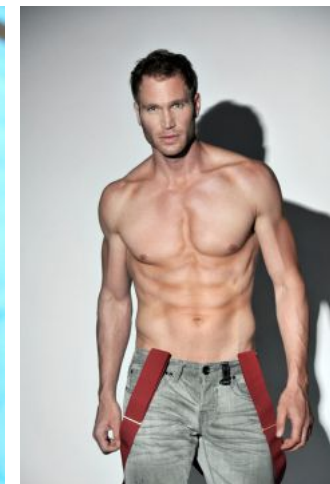

Sebastian S

+49 (0)6128 970 855
+49 (0)171 620 7091

BIRDCAGE
MODEL MANAGEMENT

info@birdcage-models.de
www.birdcage-models.de

HEIGHT 185 cm SIZE 50 EU CHEST 107 cm WAIST 79 cm HIP 98 cm
SHOESIZE 43 EU HAIRCOLOR blonde EYECOLOR green