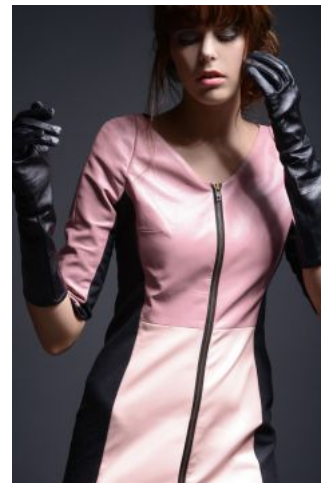

Selena F.

+49 (0)6128 970 855
+49 (0)171 620 7091

BIRDCAGE
MODEL MANAGEMENT

info@birdcage-models.de
www.birdcage-models.de

HEIGHT 180 cm SIZE 36 EU CHEST 84 cm WAIST 60 cm HIP 89 cm
SHOESIZE 40 EU HAIRCOLOR brown EYECOLOR brown