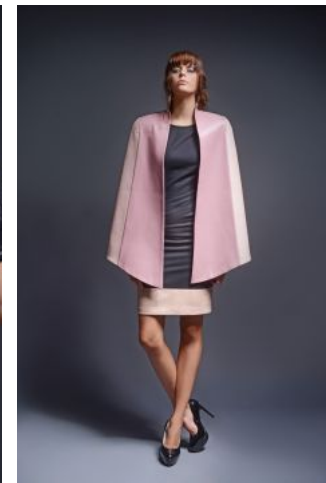

Selena F.

+49 (0)6128 970 855
+49 (0)171 620 7091

BIRDCAGE
MODEL MANAGEMENT

info@birdcage-models.de
www.birdcage-models.de

HEIGHT 180 cm SIZE 36 EU CHEST 84 cm WAIST 60 cm HIP 89 cm
SHOESIZE 40 EU HAIRCOLOR brown EYECOLOR brown