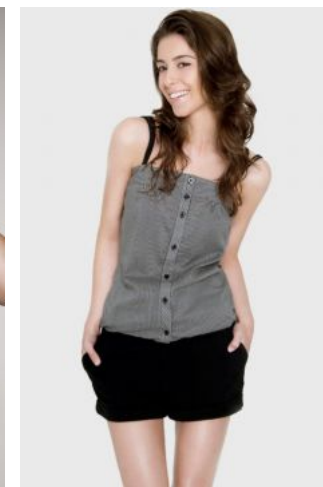

Seraphina

+49 (0)6128 970 855
+49 (0)171 620 7091

BIRDCAGE
MODEL MANAGEMENT

info@birdcage-models.de
www.birdcage-models.de

HEIGHT 173 cm SIZE 34 EU CHEST 84 cm WAIST 60 cm HIP 89 cm
SHOESIZE 38 EU HAIRCOLOR brown EYECOLOR green-brown