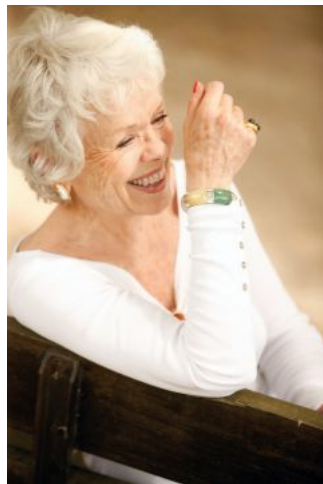

Sigrid H.

+49 (0)6128 970 855
+49 (0)171 620 7091

BIRDCAGE
MODEL MANAGEMENT

info@birdcage-models.de
www.birdcage-models.de

HEIGHT 162 cm SIZE 38 EU CHEST 92 cm WAIST 75 cm HIP 93 cm
SHOESIZE 38 EU HAIRCOLOR grey EYECOLOR blue-grey