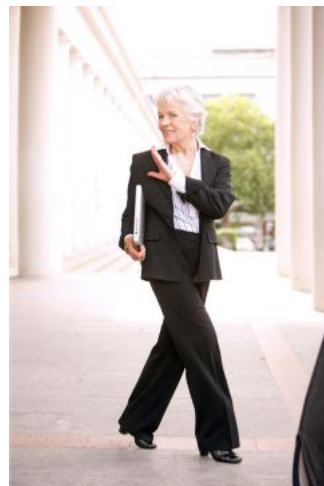

Sigrid H.

+49 (0)6128 970 855
+49 (0)171 620 7091

BIRDCAGE
MODEL MANAGEMENT

info@birdcage-models.de
www.birdcage-models.de

HEIGHT 162 cm SIZE 38 EU CHEST 92 cm WAIST 75 cm HIP 93 cm
SHOESIZE 38 EU HAIRCOLOR grey EYECOLOR blue-grey