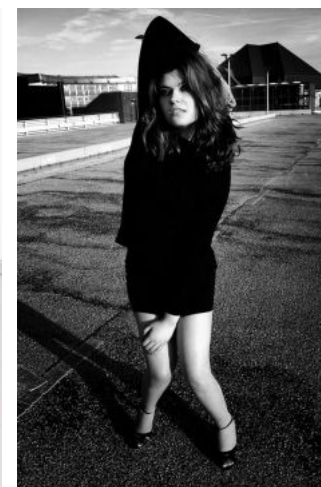

Soraya G.

ALEXANDER GROBE-STANFORD PHOTOGRAPHY

+49 (0)6128 970 855
+49 (0)171 620 7091

BIRDCAGE
MODEL MANAGEMENT

info@birdcage-models.de
www.birdcage-models.de

HEIGHT 176 cm SIZE 38 EU CHEST 86 cm WAIST 68 cm HIP 92 cm
SHOESIZE 38 EU HAIRCOLOR brown EYECOLOR green