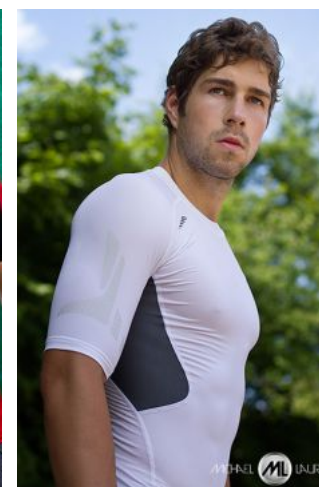

Stefan T.

©heikemischewsky

+49 (0)6128 970 855
+49 (0)171 620 7091

BIRDCAGE
MODEL MANAGEMENT

info@birdcage-models.de
www.birdcage-models.de

HEIGHT 189 cm SIZE 98 EU CHEST 105 cm WAIST 76 cm HIP 100 cm
SHOESIZE 47 EU HAIRCOLOR brown EYECOLOR blue-grey