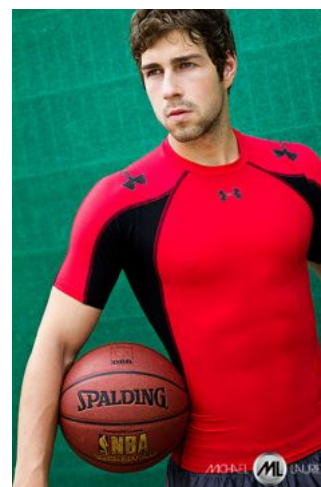

Stefan T.

©heikemischewsky

+49 (0)6128 970 855
+49 (0)171 620 7091

BIRDCAGE
MODEL MANAGEMENT

info@birdcage-models.de
www.birdcage-models.de

HEIGHT 189 cm SIZE 98 EU CHEST 105 cm WAIST 76 cm HIP 100 cm
SHOESIZE 47 EU HAIRCOLOR brown EYECOLOR blue-grey