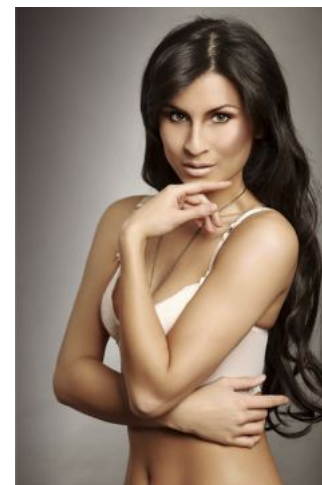

Vanessa C.

photography ck
christopher kremer

+49 (0)6128 970 855
+49 (0)171 620 7091

BIRDCAGE
MODEL MANAGEMENT

info@birdcage-models.de
www.birdcage-models.de

HEIGHT 173 cm SIZE 36 EU CHEST 84 cm WAIST 63 cm HIP 90 cm
SHOESIZE 39 EU HAIRCOLOR brown EYECOLOR green-brown