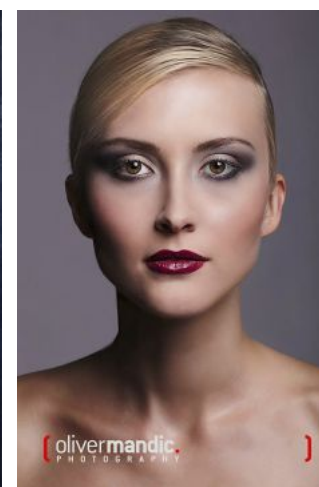

Yulia S.

+49 (0)6128 970 855  
+49 (0)171 620 7091

BIRDCAGE  
MODEL MANAGEMENT

info@birdcage-models.de  
www.birdcage-models.de

HEIGHT 177 cm SIZE 36 EU CHEST 85 cm WAIST 61 cm HIP 92 cm  
SHOESIZE 39 EU HAIRCOLOR blonde EYECOLOR brown