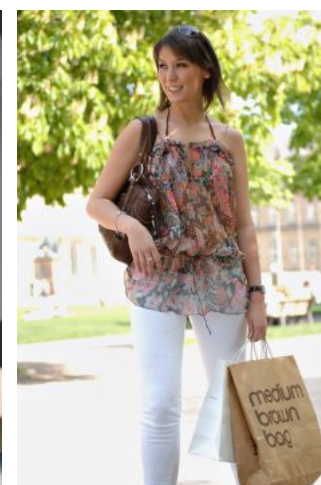

Yvonne R

+49 (0)6128 970 855
+49 (0)171 620 7091

BIRDCAGE
MODEL MANAGEMENT

info@birdcage-models.de
www.birdcage-models.de

HEIGHT 177 cm SIZE 38 EU CHEST 88 cm WAIST 64 cm HIP 93 cm
SHOESIZE 41 EU HAIRCOLOR brown EYECOLOR blue-green