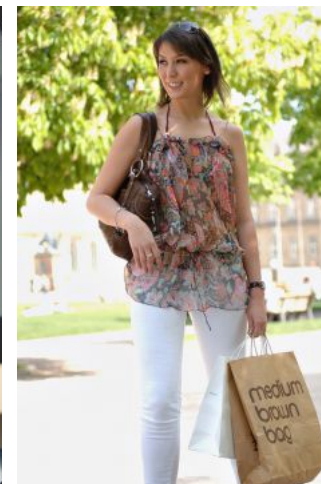

Yvonne R

+49 (0)6128 970 855
+49 (0)171 620 7091

BIRDCAGE
MODEL MANAGEMENT

info@birdcage-models.de
www.birdcage-models.de

HEIGHT 177 cm SIZE 38 EU CHEST 88 cm WAIST 64 cm HIP 93 cm
SHOESIZE 41 EU HAIRCOLOR brown EYECOLOR blue-green