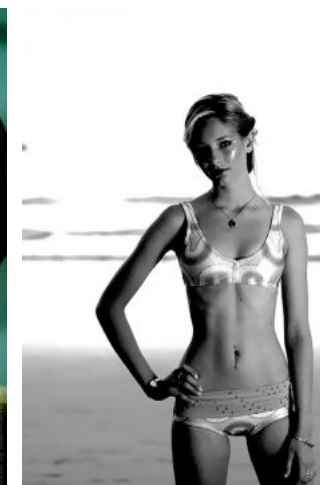

Saray S.

photo: [unreadable]

+49 (0)6128 970 855
+49 (0)171 620 7091

BIRDCAGE
MODEL MANAGEMENT

info@birdcage-models.de
www.birdcage-models.de

HEIGHT 182 cm SIZE 36 EU CHEST 80 cm WAIST 66 cm HIP 86 cm
SHOESIZE 38 EU HAIRCOLOR blonde EYECOLOR blue