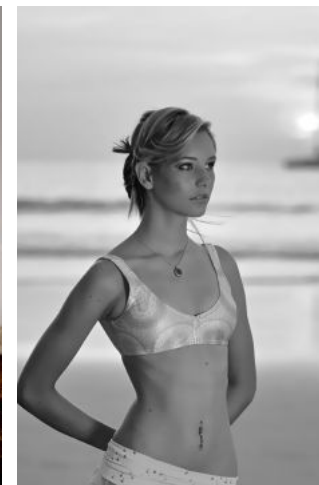

Saray S.

photo: [unreadable]

+49 (0)6128 970 855
+49 (0)171 620 7091

BIRDCAGE
MODEL MANAGEMENT

info@birdcage-models.de
www.birdcage-models.de

HEIGHT 182 cm SIZE 36 EU CHEST 80 cm WAIST 66 cm HIP 86 cm
SHOESIZE 38 EU HAIRCOLOR blonde EYECOLOR blue