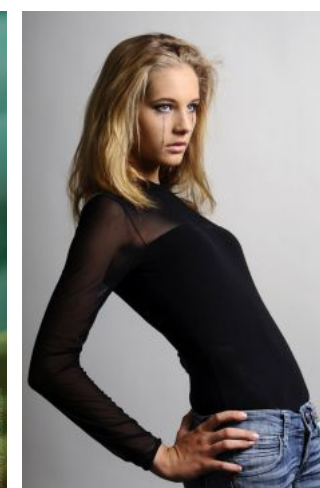

Saray S.

photo: [unreadable]

+49 (0)6128 970 855
+49 (0)171 620 7091

BIRDCAGE
MODEL MANAGEMENT

info@birdcage-models.de
www.birdcage-models.de

HEIGHT 182 cm SIZE 36 EU CHEST 80 cm WAIST 66 cm HIP 86 cm
SHOESIZE 38 EU HAIRCOLOR blonde EYECOLOR blue