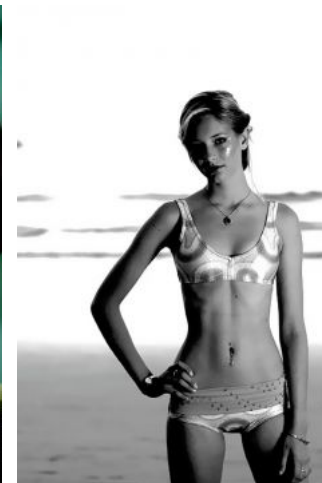

Saray S.

photo: [unreadable]

+49 (0)6128 970 855
+49 (0)171 620 7091

BIRDCAGE
MODEL MANAGEMENT

info@birdcage-models.de
www.birdcage-models.de

HEIGHT 182 cm SIZE 36 EU CHEST 80 cm WAIST 66 cm HIP 86 cm
SHOESIZE 38 EU HAIRCOLOR blonde EYECOLOR blue