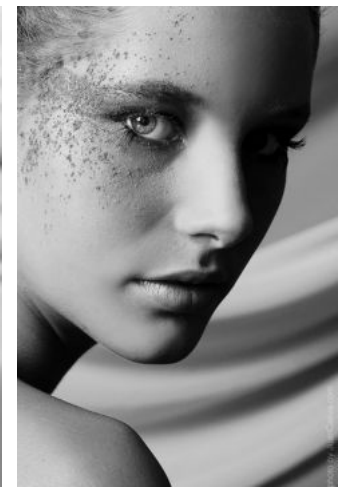

Saray S.

photo: [unreadable]

+49 (0)6128 970 855
+49 (0)171 620 7091

BIRDCAGE
MODEL MANAGEMENT

info@birdcage-models.de
www.birdcage-models.de

HEIGHT 182 cm SIZE 36 EU CHEST 80 cm WAIST 66 cm HIP 86 cm
SHOESIZE 38 EU HAIRCOLOR blonde EYECOLOR blue