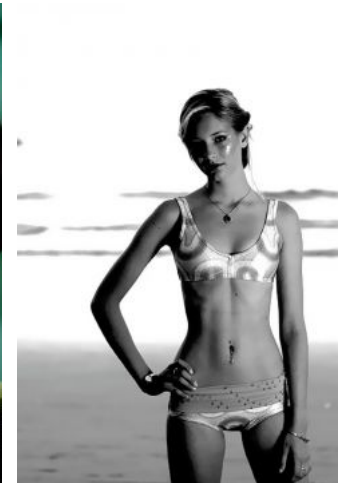

Saray S.

photo: [unreadable]

+49 (0)6128 970 855
+49 (0)171 620 7091

BIRDCAGE
MODEL MANAGEMENT

info@birdcage-models.de
www.birdcage-models.de

HEIGHT 182 cm SIZE 36 EU CHEST 80 cm WAIST 66 cm HIP 86 cm
SHOESIZE 38 EU HAIRCOLOR blonde EYECOLOR blue