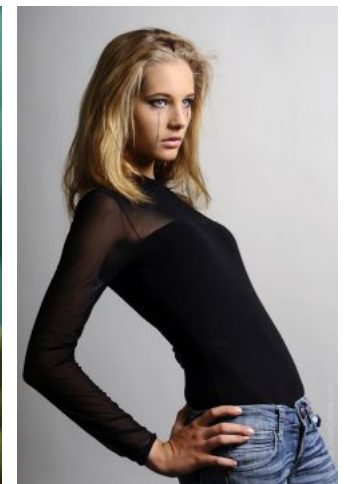

Saray S.

photo: [unreadable]

+49 (0)6128 970 855
+49 (0)171 620 7091

BIRDCAGE
MODEL MANAGEMENT

info@birdcage-models.de
www.birdcage-models.de

HEIGHT 182 cm SIZE 36 EU CHEST 80 cm WAIST 66 cm HIP 86 cm
SHOESIZE 38 EU HAIRCOLOR blonde EYECOLOR blue