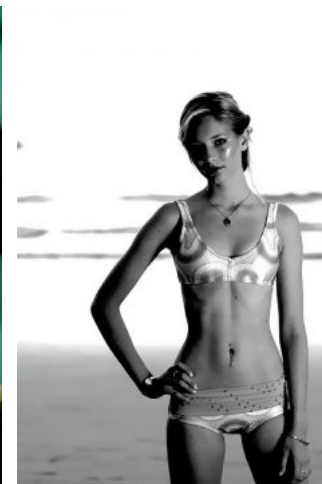

Saray S.

photo: [unreadable]

+49 (0)6128 970 855  
+49 (0)171 620 7091

BIRDCAGE  
MODEL MANAGEMENT

info@birdcage-models.de  
www.birdcage-models.de

HEIGHT 182 cm SIZE 36 EU CHEST 80 cm WAIST 66 cm HIP 86 cm  
SHOESIZE 38 EU HAIRCOLOR blonde EYECOLOR blue