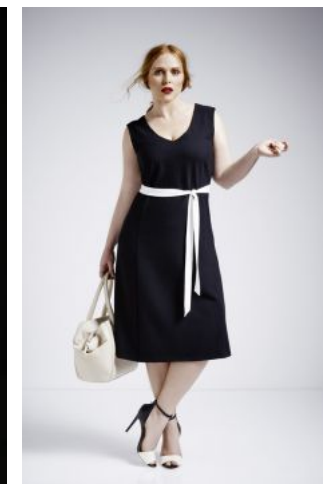

ULF KRUEGER PHOTOGRAPHY

WWW.WULFKRUEGER.COM

Sandy D.

+49 (0)6128 970 855
+49 (0)171 620 7091

BIRDCAGE
MODEL MANAGEMENT

info@birdcage-models.de
www.birdcage-models.de

HEIGHT 174 cm SIZE 46 EU CHEST 98 cm WAIST 79 cm HIP 115 cm
SHOESIZE 40 EU HAIRCOLOR red EYECOLOR blue