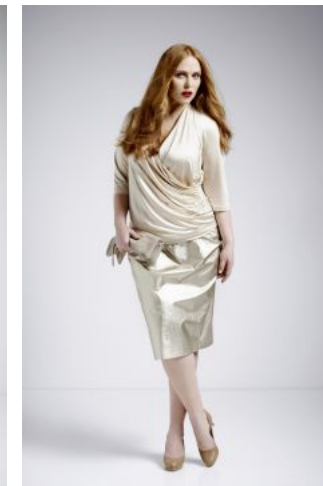

ULF KRUEGER PHOTOGRAPHY

WWW.WULFKRUEGER.COM

Sandy D.

+49 (0)6128 970 855
+49 (0)171 620 7091

BIRDCAGE
MODEL MANAGEMENT

info@birdcage-models.de
www.birdcage-models.de

HEIGHT 174 cm SIZE 46 EU CHEST 98 cm WAIST 79 cm HIP 115 cm
SHOESIZE 40 EU HAIRCOLOR red EYECOLOR blue