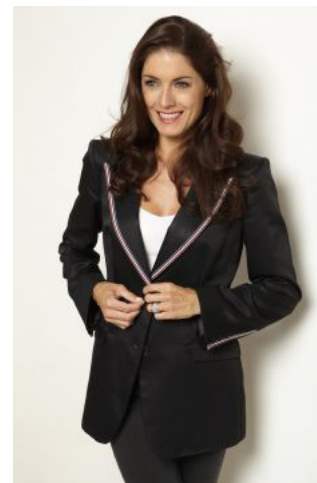

Gina M.

+49 (0)6128 970 855  
+49 (0)171 620 7091

BIRDCAGE  
MODEL MANAGEMENT

info@birdcage-models.de  
www.birdcage-models.de

HEIGHT 171 cm SIZE 36 EU CHEST 86 cm WAIST 66 cm HIP 92 cm  
SHOESIZE 38 EU HAIRCOLOR brown EYECOLOR blue-green