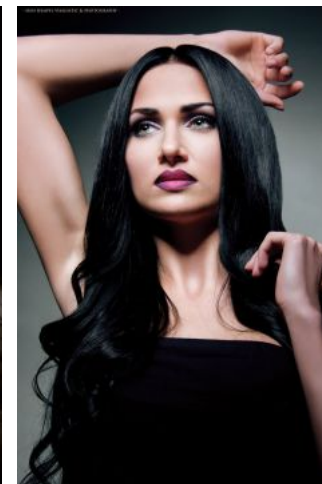

# Amira

NIKOLAI NOWITZKI  
PHOTOGRAPHY

+49 (0)6128 970 855  
+49 (0)171 620 7091

**BIRDCAGE**  
MODEL MANAGEMENT

info@birdcage-models.de  
www.birdcage-models.de

HEIGHT 165 cm    SIZE 36 EU    CHEST 88 cm    WAIST 63 cm    HIP 89 cm  
SHOESIZE 37 EU    HAIRCOLOR black    EYECOLOR green-blue