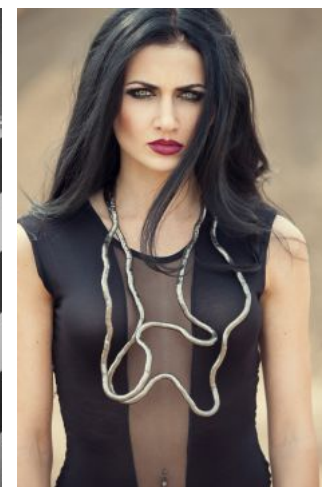

# Amira

NIKOLAI NOWITZKI  
PHOTOGRAPHY

+49 (0)6128 970 855  
+49 (0)171 620 7091

**BIRDCAGE**  
MODEL MANAGEMENT

info@birdcage-models.de  
www.birdcage-models.de

HEIGHT 165 cm    SIZE 36 EU    CHEST 88 cm    WAIST 63 cm    HIP 89 cm  
SHOESIZE 37 EU    HAIRCOLOR black    EYECOLOR green-blue