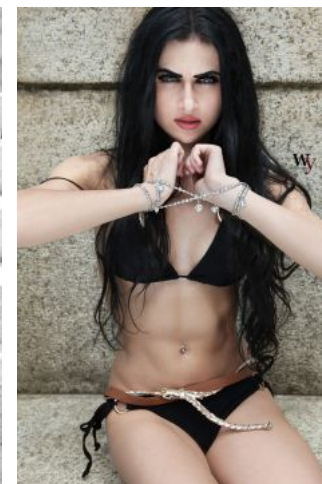

# Amira

NIKOLAI NOWITZKI  
PHOTOGRAPHY

+49 (0)6128 970 855  
+49 (0)171 620 7091

**BIRDCAGE**  
MODEL MANAGEMENT

info@birdcage-models.de  
www.birdcage-models.de

HEIGHT 165 cm    SIZE 36 EU    CHEST 88 cm    WAIST 63 cm    HIP 89 cm  
SHOESIZE 37 EU    HAIRCOLOR black    EYECOLOR green-blue