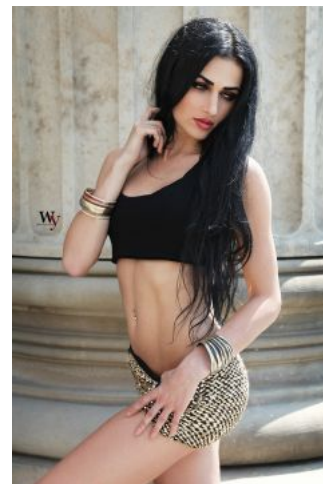

# Amira

NIKOLAI NOWITZKI  
PHOTOGRAPHY

+49 (0)6128 970 855  
+49 (0)171 620 7091

**BIRDCAGE**  
MODEL MANAGEMENT

info@birdcage-models.de  
www.birdcage-models.de

HEIGHT 165 cm    SIZE 36 EU    CHEST 88 cm    WAIST 63 cm    HIP 89 cm  
SHOESIZE 37 EU    HAIRCOLOR black    EYECOLOR green-blue