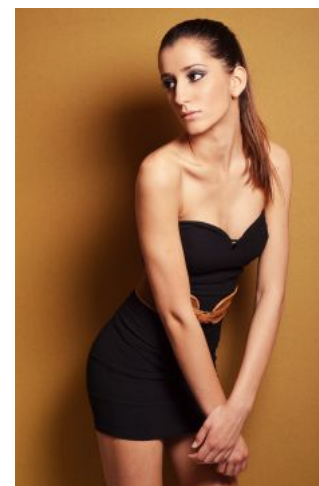

Petra J.

Picwish
Photography

+49 (0)6128 970 855
+49 (0)171 620 7091

BIRDCAGE
MODEL MANAGEMENT

info@birdcage-models.de
www.birdcage-models.de

HEIGHT 180 cm SIZE 36 EU CHEST 85 cm WAIST 63 cm HIP 90 cm
SHOESIZE 39 EU HAIRCOLOR brown EYECOLOR brown