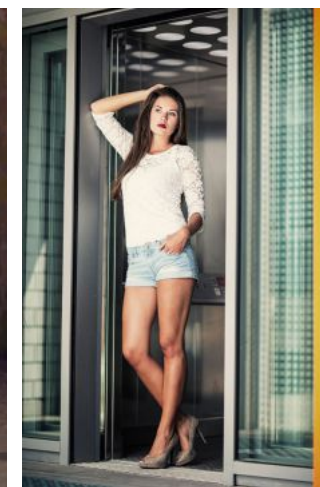

Desi N.

+49 (0)6128 970 855
+49 (0)171 620 7091

BIRDCAGE
MODEL MANAGEMENT

info@birdcage-models.de
www.birdcage-models.de

HEIGHT 173 cm SIZE 36 EU CHEST 86 cm WAIST 65 cm HIP 90 cm
HAIRCOLOR brown EYECOLOR green-blue