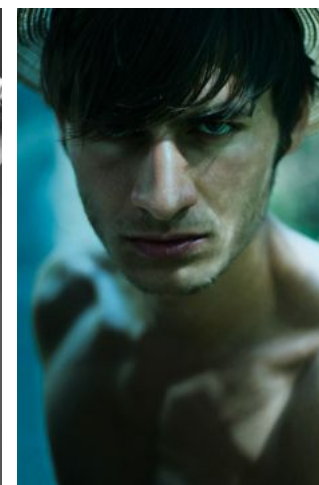

Florian Farini

twist
PHOTOGRAPHY

+49 (0)6128 970 855
+49 (0)171 620 7091

BIRDCAGE
MODEL MANAGEMENT

info@birdcage-models.de
www.birdcage-models.de

HEIGHT 188 cm SIZE 48 EU CHEST 101 cm WAIST 78 cm HIP 89 cm
SHOESIZE 45 EU HAIRCOLOR brown EYECOLOR brown