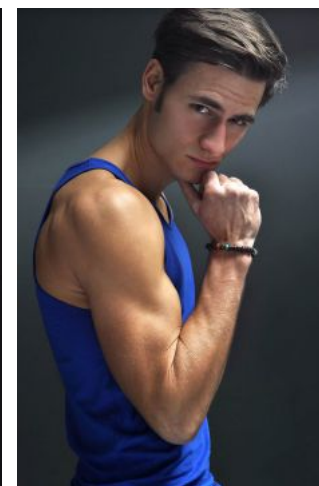

Florian Farini

twist
PHOTOGRAPHY

+49 (0)6128 970 855
+49 (0)171 620 7091

BIRDCAGE
MODEL MANAGEMENT

info@birdcage-models.de
www.birdcage-models.de

HEIGHT 188 cm SIZE 48 EU CHEST 101 cm WAIST 78 cm HIP 89 cm
SHOESIZE 45 EU HAIRCOLOR brown EYECOLOR brown