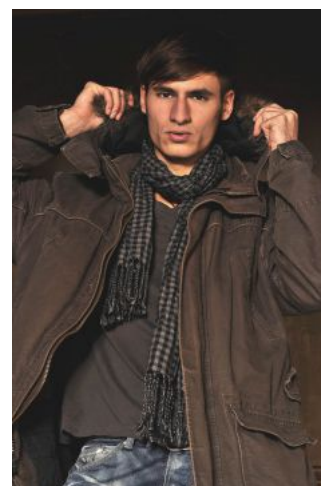

Florian Farini

twist
PHOTOGRAPHY

+49 (0)6128 970 855
+49 (0)171 620 7091

BIRDCAGE
MODEL MANAGEMENT

info@birdcage-models.de
www.birdcage-models.de

HEIGHT 188 cm SIZE 48 EU CHEST 101 cm WAIST 78 cm HIP 89 cm
SHOESIZE 45 EU HAIRCOLOR brown EYECOLOR brown