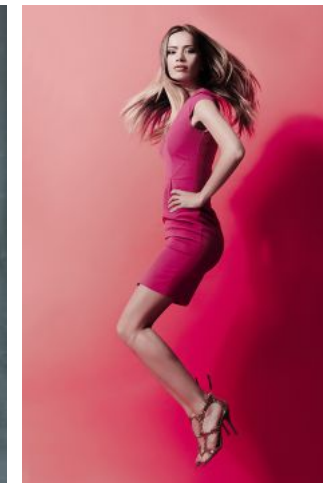

Gresa M.

+49 (0)6128 970 855
+49 (0)171 620 7091

BIRDCAGE
MODEL MANAGEMENT

info@birdcage-models.de
www.birdcage-models.de

HEIGHT 176 cm SIZE 34 EU CHEST 85 cm WAIST 60 cm HIP 89 cm
SHOESIZE 40 EU HAIRCOLOR blonde EYECOLOR green-grey