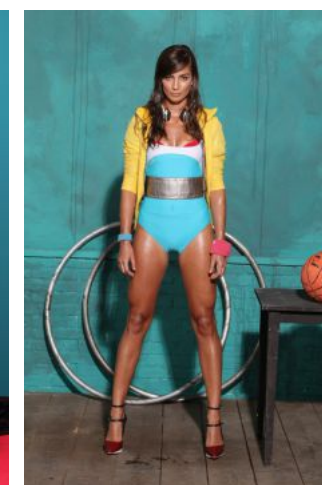

Tara H.

+49 (0)6128 970 855
+49 (0)171 620 7091

BIRDCAGE
MODEL MANAGEMENT

info@birdcage-models.de
www.birdcage-models.de

HEIGHT 177 cm SIZE 36 EU CHEST 85 cm WAIST 62 cm HIP 96 cm
HAIRCOLOR brown EYECOLOR brown-green