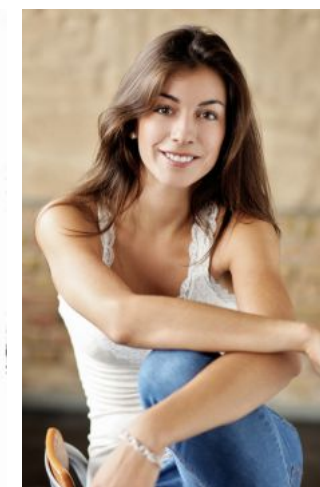

Tara H.

+49 (0)6128 970 855
+49 (0)171 620 7091

BIRDCAGE
MODEL MANAGEMENT

info@birdcage-models.de
www.birdcage-models.de

HEIGHT 177 cm SIZE 36 EU CHEST 85 cm WAIST 62 cm HIP 96 cm
HAIRCOLOR brown EYECOLOR brown-green