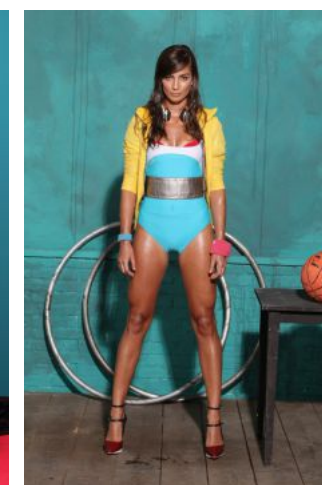

Tara H.

+49 (0)6128 970 855  
+49 (0)171 620 7091

BIRDCAGE  
MODEL MANAGEMENT

info@birdcage-models.de  
www.birdcage-models.de

HEIGHT 177 cm SIZE 36 EU CHEST 85 cm WAIST 62 cm HIP 96 cm  
HAIRCOLOR brown EYECOLOR brown-green