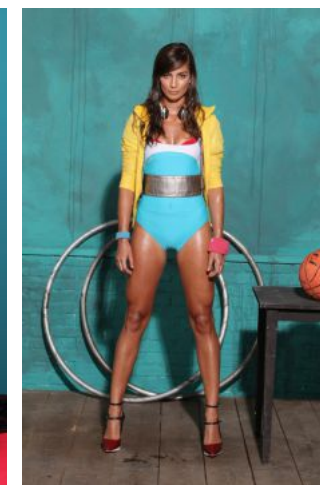

Tara H.

+49 (0)6128 970 855
+49 (0)171 620 7091

BIRDCAGE
MODEL MANAGEMENT

info@birdcage-models.de
www.birdcage-models.de

HEIGHT 177 cm SIZE 36 EU CHEST 85 cm WAIST 62 cm HIP 96 cm
HAIRCOLOR brown EYECOLOR brown-green