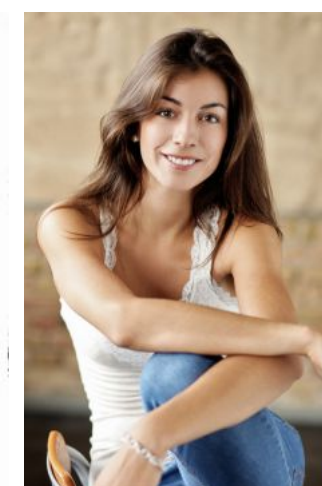

Tara H.

+49 (0)6128 970 855
+49 (0)171 620 7091

BIRDCAGE
MODEL MANAGEMENT

info@birdcage-models.de
www.birdcage-models.de

HEIGHT 177 cm SIZE 36 EU CHEST 85 cm WAIST 62 cm HIP 96 cm
HAIRCOLOR brown EYECOLOR brown-green