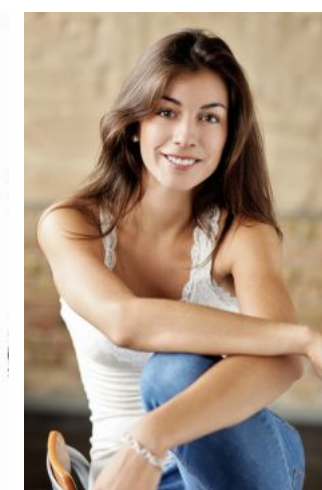

Tara H.

+49 (0)6128 970 855  
+49 (0)171 620 7091

BIRDCAGE  
MODEL MANAGEMENT

info@birdcage-models.de  
www.birdcage-models.de

HEIGHT 177 cm SIZE 36 EU CHEST 85 cm WAIST 62 cm HIP 96 cm  
HAIRCOLOR brown EYECOLOR brown-green