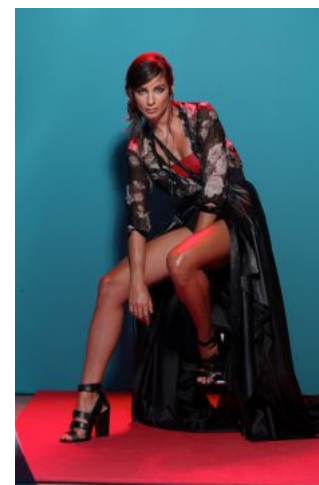

Tara H.

+49 (0)6128 970 855
+49 (0)171 620 7091

BIRDCAGE
MODEL MANAGEMENT

info@birdcage-models.de
www.birdcage-models.de

HEIGHT 177 cm SIZE 36 EU CHEST 85 cm WAIST 62 cm HIP 96 cm
HAIRCOLOR brown EYECOLOR brown-green