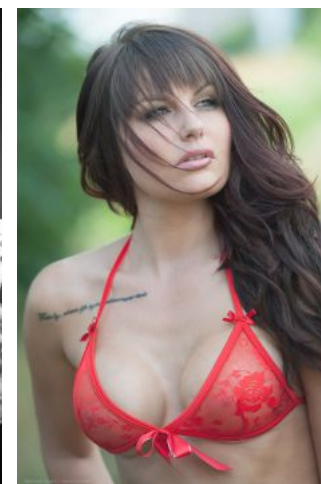

PHOTOGRAPHIE
© Visions2You

Fabienne G.

+49 (0)6128 970 855
+49 (0)171 620 7091

BIRDCAGE
MODEL MANAGEMENT

info@birdcage-models.de
www.birdcage-models.de

HEIGHT 168 cm SIZE 36 EU CHEST 90 cm WAIST 64 cm HIP 89 cm
HAIRCOLOR brown EYECOLOR green-blue