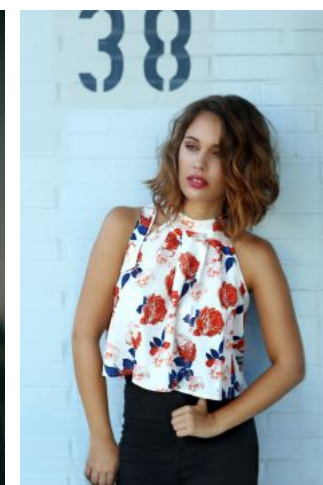

Denise S.

+49 (0)6128 970 855
+49 (0)171 620 7091

BIRDCAGE
MODEL MANAGEMENT

info@birdcage-models.de
www.birdcage-models.de

HEIGHT 169 cm CHEST 84 cm WAIST 63 cm HIP 92 cm HAIRCOLOR brown
EYECOLOR blue-green