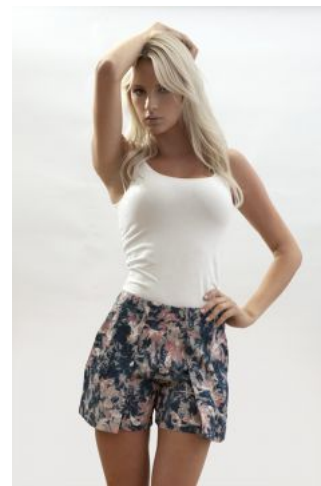

Katharina L.

+49 (0)6128 970 855
+49 (0)171 620 7091

BIRDCAGE
MODEL MANAGEMENT

info@birdcage-models.de
www.birdcage-models.de

HEIGHT 175 cm SIZE 36 EU CHEST 92 cm WAIST 62 cm HIP 92 cm
HAIRCOLOR blonde EYECOLOR blue-green