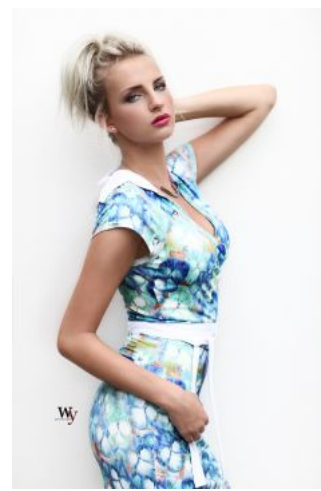

Katharina L.

+49 (0)6128 970 855
+49 (0)171 620 7091

BIRDCAGE
MODEL MANAGEMENT

info@birdcage-models.de
www.birdcage-models.de

HEIGHT 175 cm SIZE 36 EU CHEST 92 cm WAIST 62 cm HIP 92 cm
HAIRCOLOR blonde EYECOLOR blue-green