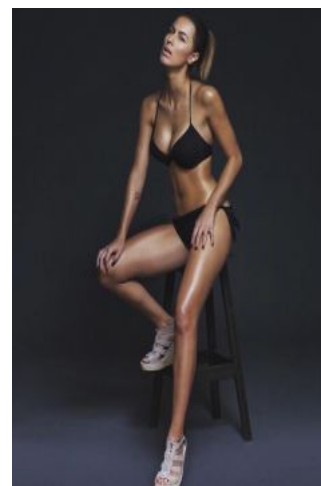

Michelle W.

+49 (0)6128 970 855
+49 (0)171 620 7091

BIRDCAGE
MODEL MANAGEMENT

info@birdcage-models.de
www.birdcage-models.de

HEIGHT 172 cm SIZE 36 EU CHEST 88 cm WAIST 65 cm HIP 90 cm
HAIRCOLOR brown EYECOLOR brown