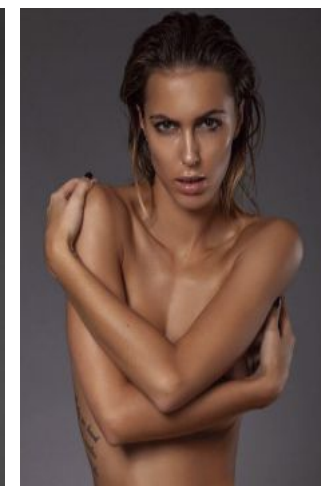

Michelle W.

+49 (0)6128 970 855
+49 (0)171 620 7091

BIRDCAGE
MODEL MANAGEMENT

info@birdcage-models.de
www.birdcage-models.de

HEIGHT 172 cm SIZE 36 EU CHEST 88 cm WAIST 65 cm HIP 90 cm
HAIRCOLOR brown EYECOLOR brown