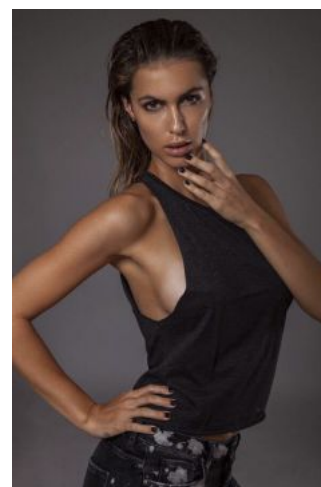

Michelle W.

+49 (0)6128 970 855
+49 (0)171 620 7091

BIRDCAGE
MODEL MANAGEMENT

info@birdcage-models.de
www.birdcage-models.de

HEIGHT 172 cm SIZE 36 EU CHEST 88 cm WAIST 65 cm HIP 90 cm
HAIRCOLOR brown EYECOLOR brown