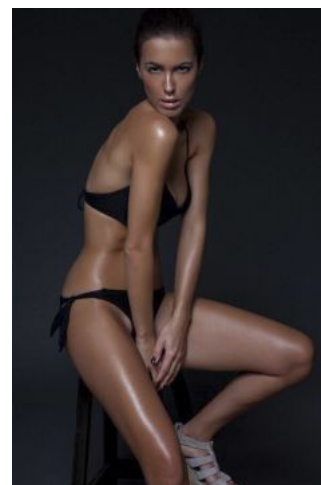

Michelle W.

+49 (0)6128 970 855
+49 (0)171 620 7091

BIRDCAGE
MODEL MANAGEMENT

info@birdcage-models.de
www.birdcage-models.de

HEIGHT 172 cm SIZE 36 EU CHEST 88 cm WAIST 65 cm HIP 90 cm
HAIRCOLOR brown EYECOLOR brown