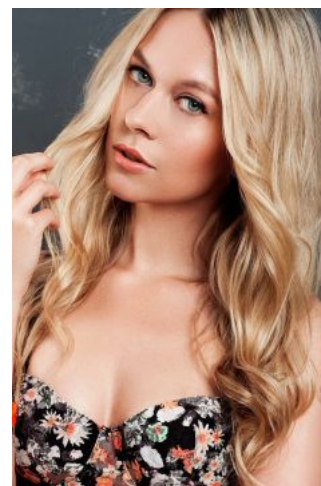

Lola

OERTELT | PHOTOGRAPHY | 2013

+49 (0)6128 970 855  
+49 (0)171 620 7091

BIRDCAGE  
MODEL MANAGEMENT

info@birdcage-models.de  
www.birdcage-models.de

HEIGHT 170 cm SIZE 36 EU CHEST 84 cm WAIST 61 cm HIP 88 cm  
SHOESIZE 40 EU HAIRCOLOR blond EYECOLOR Blau-grün