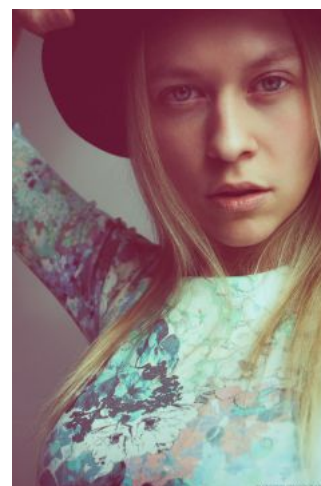

Lola

OERTELT | PHOTOGRAPHY | 2013

+49 (0)6128 970 855  
+49 (0)171 620 7091

BIRDCAGE  
MODEL MANAGEMENT

info@birdcage-models.de  
www.birdcage-models.de

HEIGHT 170 cm SIZE 36 EU CHEST 84 cm WAIST 61 cm HIP 88 cm  
SHOESIZE 40 EU HAIRCOLOR blond EYECOLOR Blau-grün