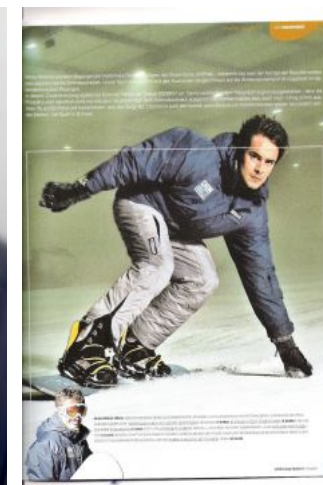

Pete

+49 (0)6128 970 855
+49 (0)171 620 7091

BIRDCAGE
MODEL MANAGEMENT

info@birdcage-models.de
www.birdcage-models.de

HEIGHT 191 cm SIZE 102 EU CHEST 111 cm WAIST 87 cm HIP 89 cm
SHOESIZE 45 EU HAIRCOLOR braun EYECOLOR gruen