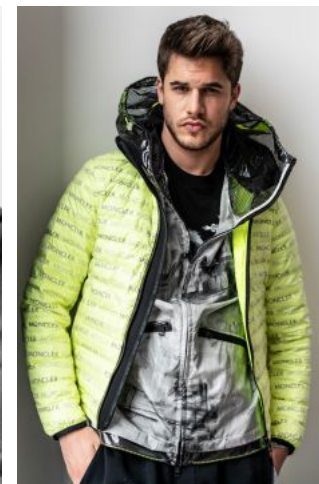

Marc S.

+49 (0)6128 970 855
+49 (0)171 620 7091

BIRDCAGE
MODEL MANAGEMENT

info@birdcage-models.de
www.birdcage-models.de

HEIGHT 190 cm CHEST 100 cm WAIST 82 cm HIP 96 cm HAIRCOLOR brown
EYECOLOR brown-green