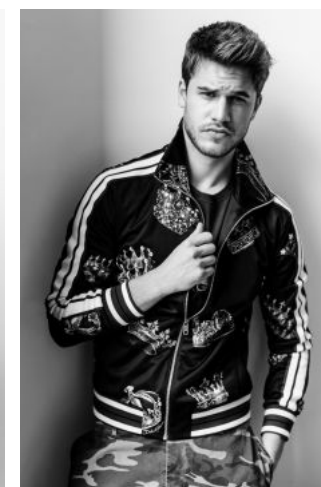

Marc S.

+49 (0)6128 970 855
+49 (0)171 620 7091

BIRDCAGE
MODEL MANAGEMENT

info@birdcage-models.de
www.birdcage-models.de

HEIGHT 190 cm CHEST 100 cm WAIST 82 cm HIP 96 cm HAIRCOLOR brown
EYECOLOR brown-green