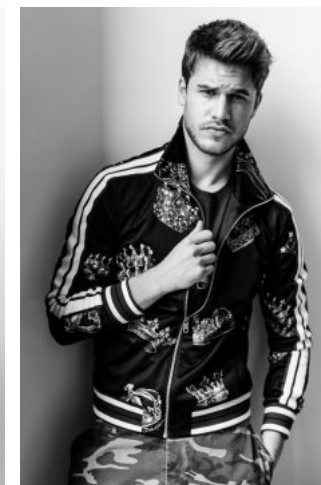

Marc S.

+49 (0)6128 970 855
+49 (0)171 620 7091

BIRDCAGE
MODEL MANAGEMENT

info@birdcage-models.de
www.birdcage-models.de

HEIGHT 190 cm CHEST 100 cm WAIST 82 cm HIP 96 cm HAIRCOLOR brown
EYECOLOR brown-green