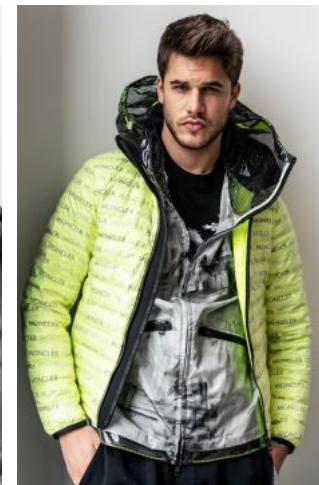

Marc S.

+49 (0)6128 970 855
+49 (0)171 620 7091

BIRDCAGE
MODEL MANAGEMENT

info@birdcage-models.de
www.birdcage-models.de

HEIGHT 190 cm CHEST 100 cm WAIST 82 cm HIP 96 cm HAIRCOLOR brown
EYECOLOR brown-green