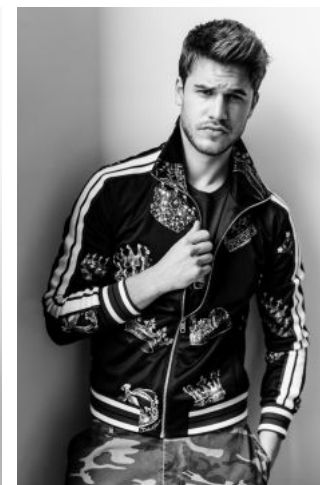

Marc S.

+49 (0)6128 970 855  
+49 (0)171 620 7091

BIRDCAGE  
MODEL MANAGEMENT

info@birdcage-models.de  
www.birdcage-models.de

HEIGHT 190 cm CHEST 100 cm WAIST 82 cm HIP 96 cm HAIRCOLOR brown  
EYECOLOR brown-green