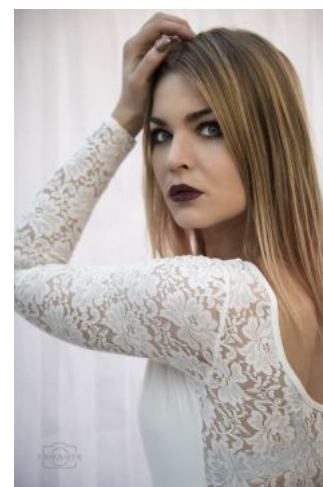

Katharina N.

LEONHARD KOALL PHOTOGRAPHY

+49 (0)6128 970 855
+49 (0)171 620 7091

BIRDCAGE
MODEL MANAGEMENT

info@birdcage-models.de
www.birdcage-models.de

HEIGHT 174 cm CHEST 89 cm WAIST 63 cm HIP 91 cm HAIRCOLOR blonde
EYECOLOR green-blue