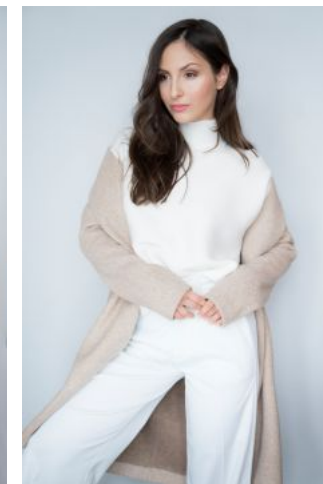

Chiara C.

+49 (0)6128 970 855
+49 (0)171 620 7091

BIRDCAGE
MODEL MANAGEMENT

info@birdcage-models.de
www.birdcage-models.de

HEIGHT 162 cm CHEST 78 cm WAIST 61 cm HIP 89 cm HAIRCOLOR brown
EYECOLOR brown