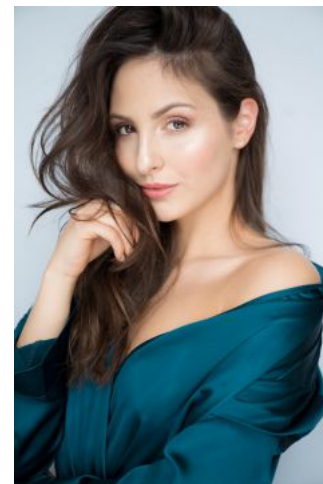

Chiara C.

+49 (0)6128 970 855
+49 (0)171 620 7091

BIRDCAGE
MODEL MANAGEMENT

info@birdcage-models.de
www.birdcage-models.de

HEIGHT 162 cm CHEST 78 cm WAIST 61 cm HIP 89 cm HAIRCOLOR brown
EYECOLOR brown