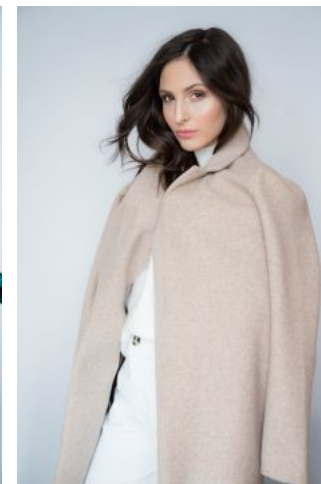

Chiara C.

+49 (0)6128 970 855
+49 (0)171 620 7091

BIRDCAGE
MODEL MANAGEMENT

info@birdcage-models.de
www.birdcage-models.de

HEIGHT 162 cm CHEST 78 cm WAIST 61 cm HIP 89 cm HAIRCOLOR brown
EYECOLOR brown