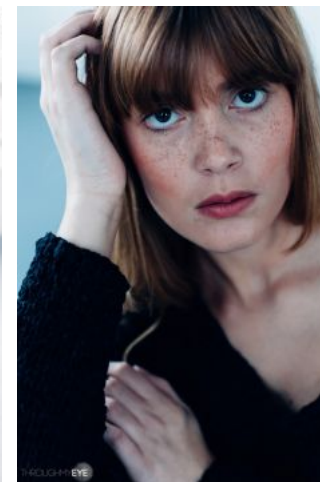

THROUGH-MEYE

Michelle E.

+49 (0)6128 970 855
+49 (0)171 620 7091

BIRDCAGE
MODEL MANAGEMENT

info@birdcage-models.de
www.birdcage-models.de

HEIGHT 177 cm SIZE 36 EU CHEST 85 cm WAIST 70 cm HIP 90 cm
SHOESIZE 40 EU HAIRCOLOR blonde/red EYECOLOR brown