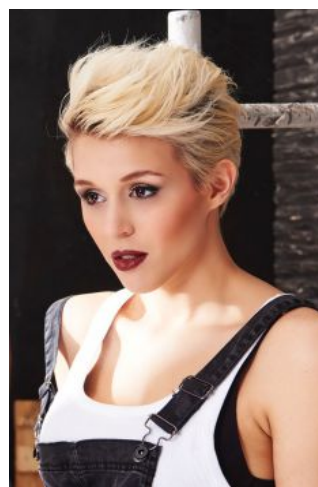

Janna G.

+49 (0)6128 970 855
+49 (0)171 620 7091

BIRDCAGE
MODEL MANAGEMENT

info@birdcage-models.de
www.birdcage-models.de

HEIGHT 175 cm CHEST 92 cm WAIST 63 cm HIP 92 cm SHOESIZE 38 EU
HAIRCOLOR blonde EYECOLOR brown