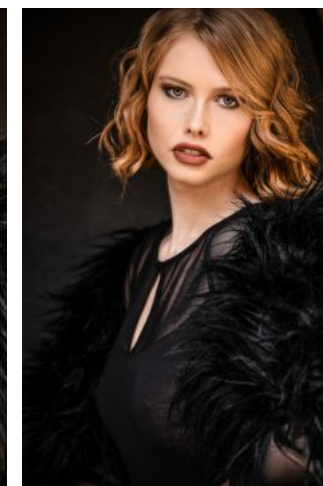

Carina V.

+49 (0)6128 970 855
+49 (0)171 620 7091

BIRDCAGE
MODEL MANAGEMENT

info@birdcage-models.de
www.birdcage-models.de

HEIGHT 172 cm CHEST 86 cm WAIST 63 cm HIP 93 cm HAIRCOLOR blonde
EYECOLOR green