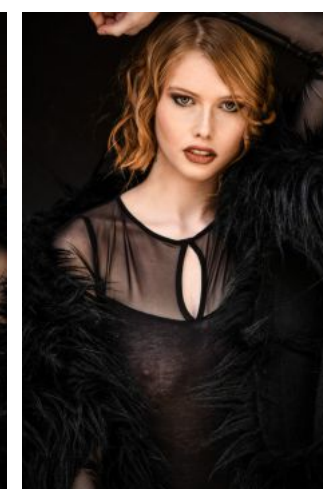

Carina V.

+49 (0)6128 970 855
+49 (0)171 620 7091

BIRDCAGE
MODEL MANAGEMENT

info@birdcage-models.de
www.birdcage-models.de

HEIGHT 172 cm CHEST 86 cm WAIST 63 cm HIP 93 cm HAIRCOLOR blonde
EYECOLOR green