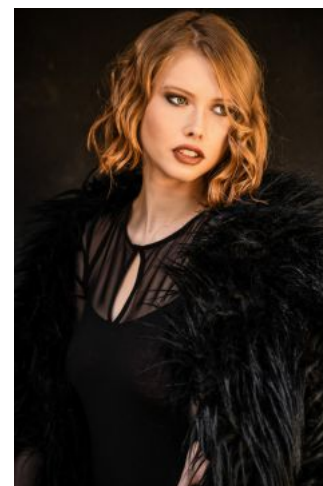

Carina V.

+49 (0)6128 970 855
+49 (0)171 620 7091

BIRDCAGE
MODEL MANAGEMENT

info@birdcage-models.de
www.birdcage-models.de

HEIGHT 172 cm CHEST 86 cm WAIST 63 cm HIP 93 cm HAIRCOLOR blonde
EYECOLOR green