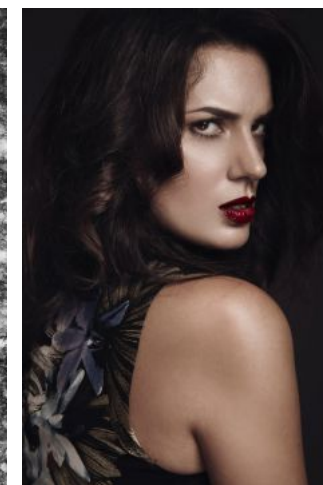

Elodie H.

Photo: Frederic de Wreeck

+49 (0)6128 970 855
+49 (0)171 620 7091

BIRDCAGE
MODEL MANAGEMENT

info@birdcage-models.de
www.birdcage-models.de

HEIGHT 178 cm CHEST 86 cm WAIST 68 cm HIP 96 cm SHOESIZE 40 EU
HAIRCOLOR brown EYECOLOR black-brown