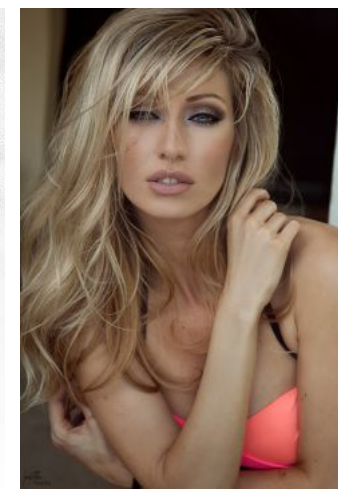

CERTIET | PHOTOGRAPHY | 2015

Sissy F.

+49 (0)6128 970 855
+49 (0)171 620 7091

BIRDCAGE
MODEL MANAGEMENT

info@birdcage-models.de
www.birdcage-models.de

HEIGHT 176 cm CHEST 81 cm WAIST 63 cm HIP 90 cm HAIRCOLOR blonde
EYECOLOR blue-green