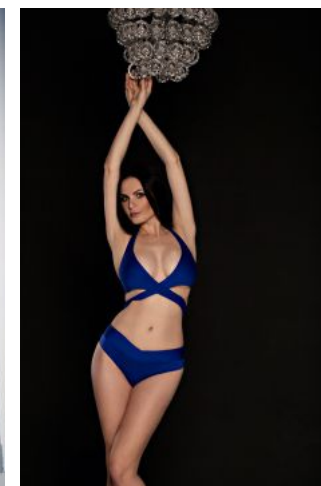

Ewelina W.

+49 (0)6128 970 855
+49 (0)171 620 7091

BIRDCAGE
MODEL MANAGEMENT

info@birdcage-models.de
www.birdcage-models.de

HEIGHT 176 cm SIZE 36 EU CHEST 90 cm WAIST 60 cm HIP 92 cm
HAIRCOLOR black EYECOLOR green-grey