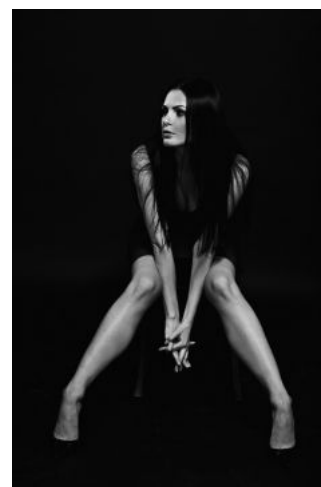

Ewelina W.

+49 (0)6128 970 855
+49 (0)171 620 7091

BIRDCAGE
MODEL MANAGEMENT

info@birdcage-models.de
www.birdcage-models.de

HEIGHT 176 cm SIZE 36 EU CHEST 90 cm WAIST 60 cm HIP 92 cm
HAIRCOLOR black EYECOLOR green-grey