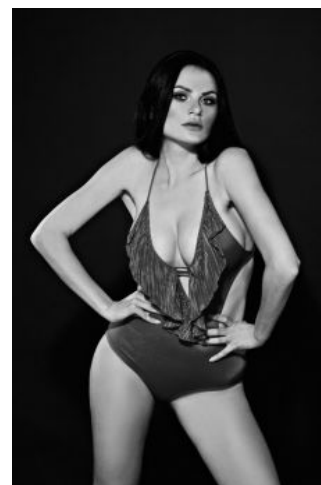

Ewelina W.

+49 (0)6128 970 855
+49 (0)171 620 7091

BIRDCAGE
MODEL MANAGEMENT

info@birdcage-models.de
www.birdcage-models.de

HEIGHT 176 cm SIZE 36 EU CHEST 90 cm WAIST 60 cm HIP 92 cm
HAIRCOLOR black EYECOLOR green-grey