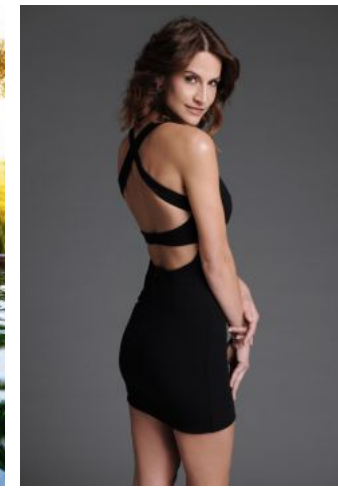

Despina E.

+49 (0)6128 970 855
+49 (0)171 620 7091

BIRDCAGE
MODEL MANAGEMENT

info@birdcage-models.de
www.birdcage-models.de

HEIGHT 178 cm SIZE 38 EU CHEST 89 cm WAIST 67 cm HIP 95 cm
SHOESIZE 39 EU HAIRCOLOR brown EYECOLOR brown