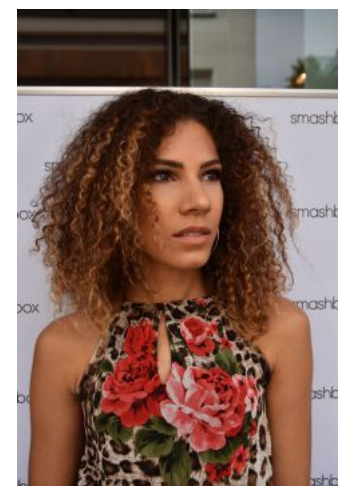

Jasmin P.

+49 (0)6128 970 855
+49 (0)171 620 7091

BIRDCAGE
MODEL MANAGEMENT

info@birdcage-models.de
www.birdcage-models.de

HEIGHT 178 cm SIZE 36 EU CHEST 89 cm WAIST 65 cm HIP 92 cm
HAIRCOLOR brown EYECOLOR brown