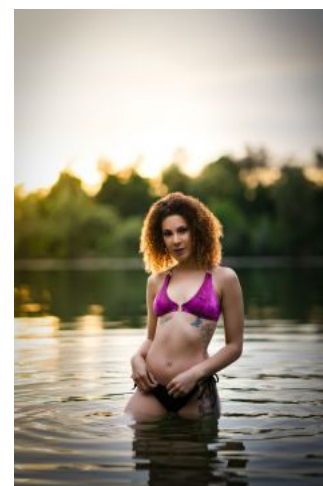

Jasmin P.

+49 (0)6128 970 855
+49 (0)171 620 7091

BIRDCAGE
MODEL MANAGEMENT

info@birdcage-models.de
www.birdcage-models.de

HEIGHT 178 cm SIZE 38 EU CHEST 90 cm WAIST 70 cm HIP 103 cm
HAIRCOLOR brown EYECOLOR brown