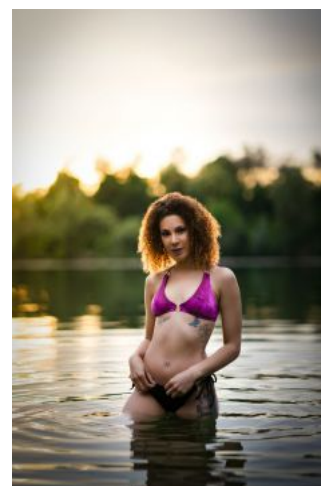

Jasmin P.

+49 (0)6128 970 855
+49 (0)171 620 7091

BIRDCAGE
MODEL MANAGEMENT

info@birdcage-models.de
www.birdcage-models.de

HEIGHT 178 cm SIZE 36 EU CHEST 89 cm WAIST 65 cm HIP 92 cm
HAIRCOLOR brown EYECOLOR brown