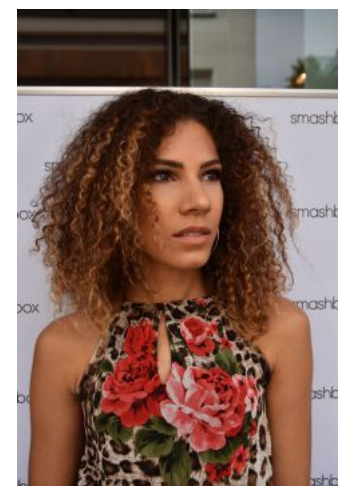

Jasmin P.

+49 (0)6128 970 855
+49 (0)171 620 7091

BIRDCAGE
MODEL MANAGEMENT

info@birdcage-models.de
www.birdcage-models.de

HEIGHT 178 cm SIZE 38 EU CHEST 90 cm WAIST 70 cm HIP 103 cm
HAIRCOLOR brown EYECOLOR brown